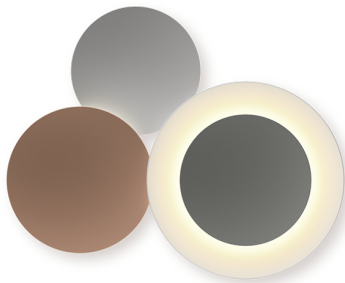

Puck wall art

VIBIA

5491

Design By Jordi Vilardell

Wall sconce that combines three discs via a single electrical connection. Available in different lacquered aluminium and felt finishes

Model Sheet

Finish	 71 Grey Felt L1 & Grey Felt D1
	 72 Black Grey & Grey L2 NCS S 7000-N & NCS S 2500-N
	 73 Brown M1 & Grey D1 NCS S 4020-Y60R & NCS S 7000-N

LED temperature color 2700 K

Dimming TRIAC / 1-10V
Optional DALI or Push or Casambi / DALI or Push or Casambi
Min. quantity, upcharge and extra lead time apply [EN]

Installation type Surface Canopy

Materials Shade: ABS
Wall support: Aluminum