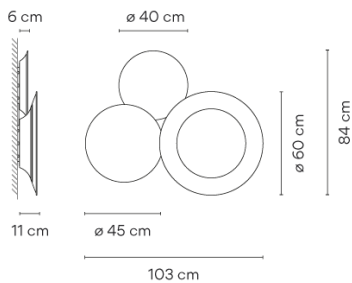

Puck wall art

VIBIA

5491

Design By Jordi Vilardell

Wall sconce that combines three discs via a single electrical connection. Available in different lacquered aluminium and felt finishes

Model Sheet

Finish	 71 Grey Felt L1 & Grey Felt D1
	 72 Black Grey & Grey L2 NCS S 7000-N & NCS S 2500-N
	 73 Brown M1 & Grey D1 NCS S 4020-Y60R & NCS S 7000-N

Light source 3 x LED STRIP 12,6W 700mA
E

LED CRI>90 4307.8 lm 94.22
2700 K

Driver CC - Constant Current 700
110-240 V 50/60 HZ

Remarks A maximum of 8 modules can be connected to a single connection point. For bigger compositions, check connection system.

Application Wall Lamps

Packaging 1 Box
0.68 m x 0.68 m x 0.355 m
Gross weight 14.85
Net weight 7.35
Vol. 0.1641

Lighting effect

General Lighting

Lamp that emits an upward or backward beam that is reflected by the ceiling or wall.